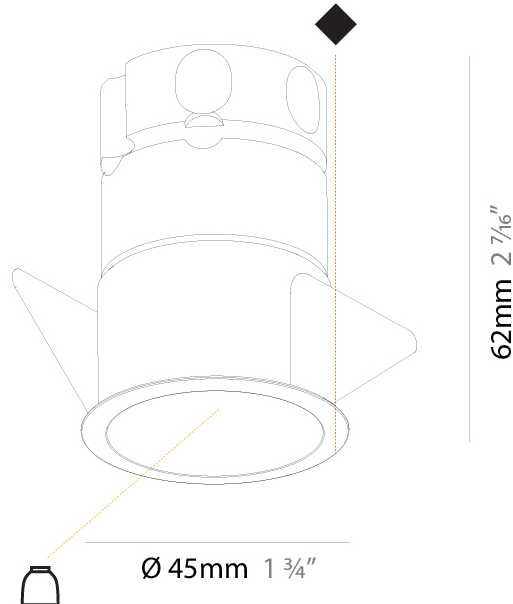

GENERAL

Series: Invader Deep
Brand: Prolicht
Division: Architectural
Mounting Type: Recessed
Mounting Location: Ceiling
Subcategory: Downlight

PHYSICAL

Shape: Round
Diameter (mm): 45
Diameter (in): 1 3/4
Height (mm): 62
Height (in): 2 7/16
Ceiling Thickness (mm): 10 / 12.5 / 15
Ceiling Thickness (in): 3/8 or 1/2 or 9/16
Min. Recessing Depth (mm): 150
Min. Recessing Depth (in): 5 7/8
Light Distribution: Downlight
Weight (kg): 0.104
Weight (lbs): 0.23
Fixture Finish: SSR / BKV / CWI / CRY / HAB / UFT / ITA / RUA / FTG / MYG / LOD / PUS / FRO / FUP / KIA / POP / BLS / SPG / MEY / GOH / GUM / CHC / COM / ABZ / JAG / OBR / MOS / ROR
Fixture Material: Aluminum Die Cast
Cut-out Measurements: 41mm / 1 5/8"

ELECTRICAL

Lamp Type: LED
Input Wattage (W): 2.3
Total Output Wattage (W): 2
Dimming: Non-Dimmable
Driver Included: No
Driver Location: Remote
Driver Type: Constant Current - 120 / 277Vac
Driver Class: Class 2
Input Voltage (V): 120 - 277
Constant Current (MA): 700
Upon Request: 0-10Vdc dimming / Phase dimming 120Vac

LED

Number of LEDs: 1
Color Temperature (°K): 2700 / 3000 / 3500 / 4000
Max. Delivered Lumen (lm): 160 / 170 / 176 / 180
Nominal Lumen (lm): 160 / 170 / 176 / 180
CRI: >90 CRI
Lamp Life (hrs): 50000

OPTICAL

Optic°: 12 / 20 / 35

RATINGS AND CERTIFICATIONS

Certified By: Certified for North American Standards
IP rating: IP20