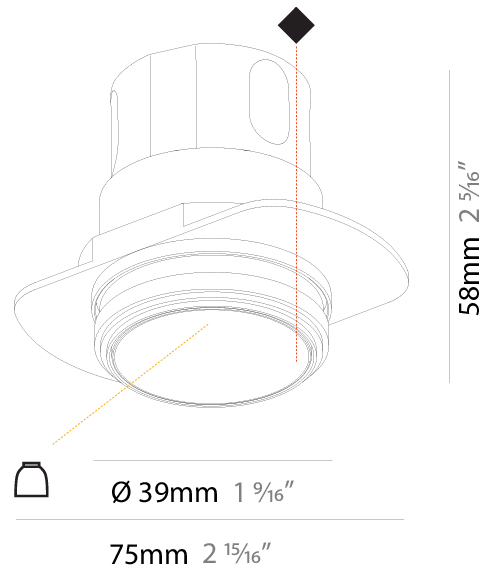

GENERAL

Series: Invader Deep
Brand: Prolicht
Division: Architectural
Mounting Type: Trimless
Mounting Location: Ceiling
Subcategory: Spots

PHYSICAL

Shape: Round
Diameter (mm): 39
Diameter (in): 1 9/16
Height (mm): 58
Height (in): 2 5/16
Ceiling Thickness (mm): 10 / 12 / 15
Ceiling Thickness (in): 3/8 or 1/2 or 9/16
Min. Recessing Depth (mm): 150
Min. Recessing Depth (in): 5 7/8
Weight (kg): 0.121
Weight (lbs): 0.27
Fixture Finish: [SSR / BKV / CWI / CRY / HAB / UFT / ITA / RUA / FTG / MYG / LOD / PUS / FRO / FUP / KIA / POP / BLS / SPG / MEY / GOH / GUM / CHC / COM / ABZ / JAG / OBR / MOS / ROR](#)
Fixture Material: Aluminum
Cut-out Measurements: Ø 45mm / 1 3/4"
Upon Request: Unique Sizes Unique Ceiling Thickness

ELECTRICAL

Lamp Type: LED (Zhaga Standard)
Input Wattage (W): 2.2
Total Output Wattage (W): 2
Dimming: 0-10V Dimming / Phase Dimming (120Vac Only)
Driver Included: No
Driver Location: Remote
Driver Type: Constant Current - 120 / 277Vac
Input Voltage (V): 120 - 277
Constant Current (MA): 700

LED

Number of LEDs: 1
Color Temperature (°K): [2700 / 3000 / 3500 / 4000](#)
Max. Delivered Lumen (lm): 160 / 170 / 176 / 180
CRI: >90 CRI
Lamp Life (hrs): 50000
Upon Request: RGB-W Tunable White Special Color Temperature

OPTICAL

Reflector°: 12 / 20 / 35
Upon Request: Special Beam Angles

RATINGS AND CERTIFICATIONS

Certified By: Certified for North American Standards
IP rating: IP20