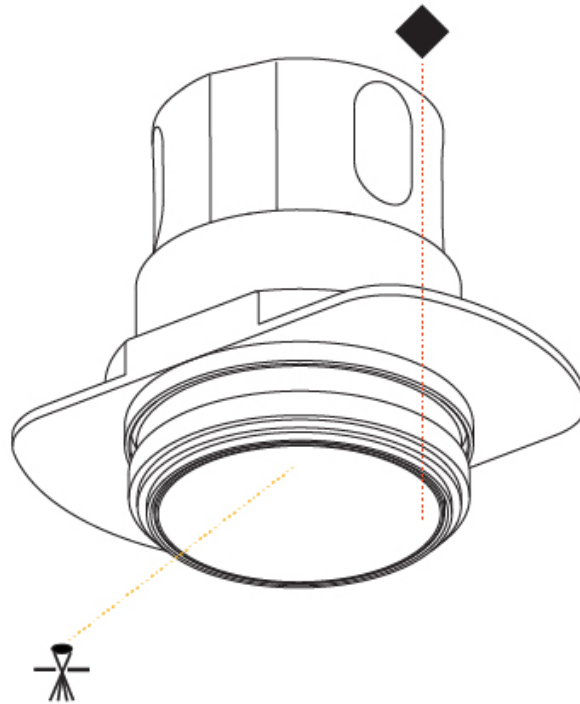

INVADER DEEP TRIMLESS

A37915-

PROJECT

TYPE

SPECIFIER

QUANTITY

DATE

A