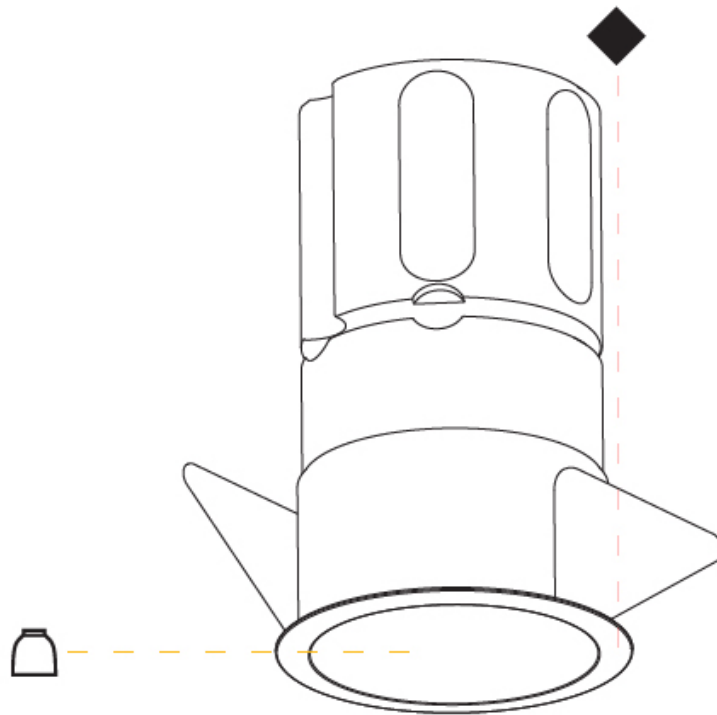

INVADER DEEP RECESSED

A37972-

PROJECT _____

TYPE _____

SPECIFIER _____

QUANTITY _____

DATE _____

A