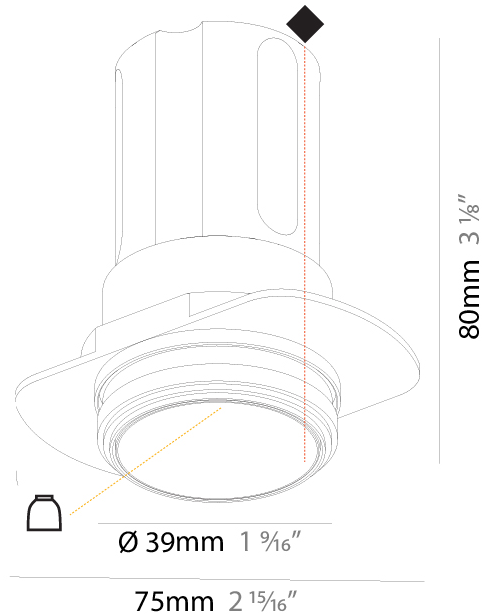

PHYSICAL

Shape: Round
Diameter (mm): 39
Diameter (in): 1 9/16
Height (mm): 80
Height (in): 3 1/8
Ceiling Thickness (mm): 10 / 12 / 15
Ceiling Thickness (in): 3/8 or 1/2 or 9/16
Min. Recessing Depth (mm): 150
Min. Recessing Depth (in): 5 7/8
Light Distribution: Downlight
Weight (kg): 0.143
Weight (lbs): 0.31
Fixture Finish: SSR / BKV / CWI / CRY / HAB / UFT / ITA / RUA / FTG / MYG / LOD / PUS / FRO / FUP / KIA / POP / BLS / SPG / MEY / GOH / GUM / CHC / COM / ABZ / JAG / OBR / MOS / ROR
Fixture Material: Aluminum
Cut-out Measurements: Ø 45mm / 1 3/4"
Upon Request: Unique Sizes Unique Ceiling Thickness

ELECTRICAL

Lamp Type: LED (Zhaga Standard)
Input Wattage (W): 7.7
Total Output Wattage (W): 6.8
Dimming: Tri-Mode (Non-Dimming and Phase Dimming (120Vac only) and 0-10V Dimming)
Driver Included: No
Driver Location: Remote
Driver Type: Constant Current - 120 / 277Vac
Input Voltage (V): 120 - 277
Constant Current (MA): 250

LED

Number of LEDs: 1
Color Temperature (°K): 2700 / 3000 / 3500 / 4000
Max. Delivered Lumen (lm): 660 / 690 / 725 / 740
CRI: >90 CRI
Lamp Life (hrs): 50000
Upon Request: RGB-W Tunable White Special Color Temperature

OPTICAL

Reflector: 33 / 47 / 65
Upon Request: Special Beam Angles

RATINGS AND CERTIFICATIONS

Certified By: Certified for North American Standards
IP rating: IP20

PROJECT
TYPE
SPECIFIER
QUANTITY
DATE

150mm
5 7/8"

45mm
1 3/4"

10 | 12 1/2 | 15mm
3/8" | 1/2" | 9/16"