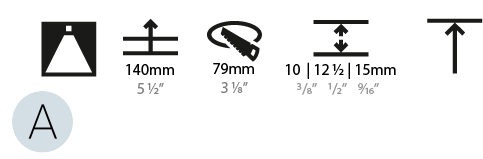

GENERAL

Series: Invader Deep
Brand: Prolicht
Division: Architectural
Mounting Type: Trimless
Mounting Location: Ceiling
Subcategory: Spots

PHYSICAL

Shape: Round
Diameter (mm): 71
Diameter (in): 2 ¹³/₁₆
Height (mm): 124
Height (in): 4 ⁷/₈
Ceiling Thickness (mm): 10 / 12.5 / 15
Ceiling Thickness (in): 3/8 or 1/2 or 9/16
Min. Recessing Depth (mm): 140
Min. Recessing Depth (in): 5 ¹/₂
Light Distribution: Downlight
Weight (kg): 0.358
Weight (lbs): 0.79
Fixture Finish: SSR / BKV / CWI / CRY / HAB / UFT / ITA / RUA / FTG / MYG / LOD / PUS / FRO / FUP / KIA / POP / BLS / SPG / MEY / GOH / GUM / CHC / COM / ABZ / JAG / OBR / MOS / ROR
Fixture Material: Aluminum
Cut-out Measurements: $\square$ 79mm / 3 1/8"
Upon Request: Unique Sizes Unique Ceiling Thickness

ELECTRICAL

Lamp Type: LED (Zhaga Standard)
Input Wattage (W): 22
Total Output Wattage (W): 20
Dimming: Tri-Mode (Non-Dimming and Phase Dimming (120Vac only) and 0-10V Dimming)
Driver Included: No
Driver Location: Recessed Housing
Driver Type: Constant Current - Universal
Driver Class: Class 2
Housing: See components
Input Voltage (V): 120 - 277
Constant Current (MA): 500

LED

Number of LEDs: 1
Color Temperature (°K): 2700 / 3000 / 3500 / 4000
Max. Delivered Lumen (lm): 1210 / 1260 / 1323 / 1350
CRI: >90 CRI
Lamp Life (hrs): 50000

OPTICAL

Reflector: 20 / 40 / 60

RATINGS AND CERTIFICATIONS

Certified By: Certified for North American Standards
IP rating: IP20